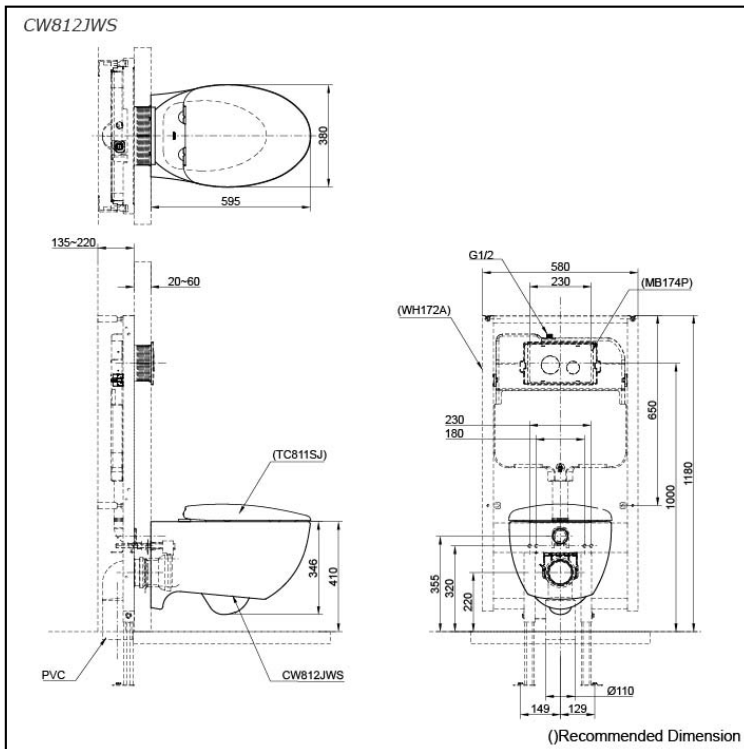

LE MUSE WALL HUNG TOILET

Features

- Modern styling exclusively for Le Muse design suite
- Dual Flush System
- WATER SAVING

Specifications

Flush system:	Wash Down
Water Use:	4.5L / 3L
Rough-in:	H=220 mm
Bowl Shape:	Elongated
Water Pressure:	0.05MPa~0.75MPa
Size:	380Wx595Dx346H mm

Parts description

Seat & Cover is **not included**.

- **CW812JWS**
Elongated Wall Hung Closet Bowl (P-Trap)
(Rough-in 220)

Optional Parts

- WH172A
Concealed Cistern w/Frame
- WH142A
Concealed Cistern w/Frame
(Low Type)
- TC811SJ
Soft close Seat & Cover (Urea Resin)
- MB174P
Flush Panel