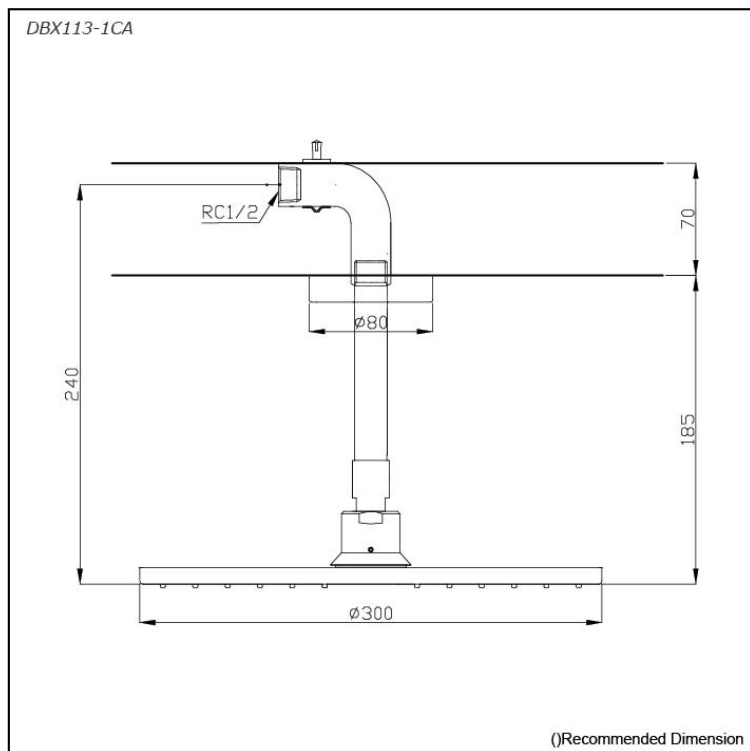

### Specifications

Water Pressure: 0.05 Mpa ~ 0.75 Mpa

Finish: Nickel Chrome

Shape: Round

Size: Diameter 300mm

### Parts description

- DBX113-1CA**

Aerial Fixed Shower Head (Ceiling Type)

### Flow Rate

DBX113-1CA