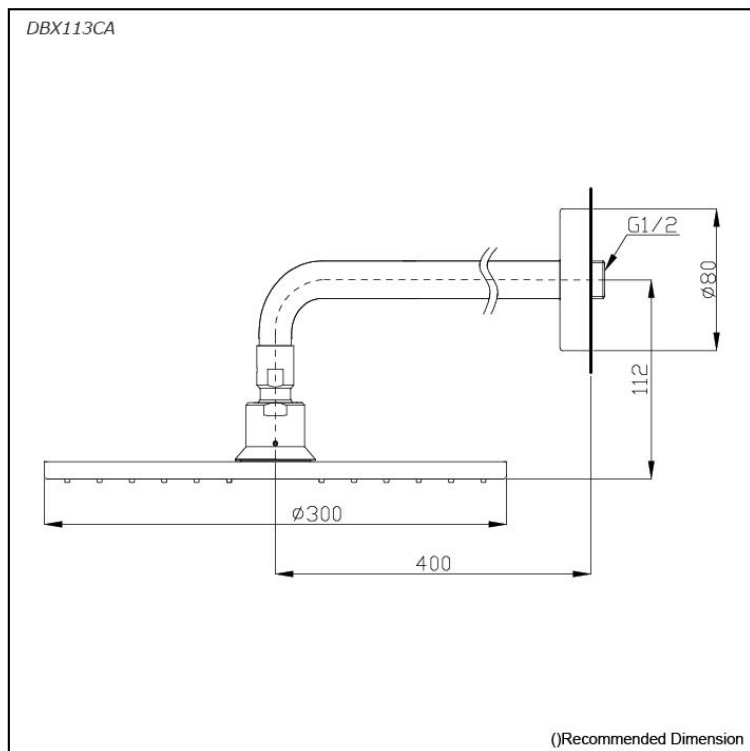

Features

- Aerial Pulse**

Aerated water with a pulsating function

Less water to produce a voluminous flow of water regardless of the showerhead size

Specifications

Water Pressure : 0.05 Mpa ~ 0.75 Mpa

Finish: Nickel Chrome

Shape: Round

Size: Diameter: 300mm

Parts description

- DBX113CA**

Aerial Fixed Shower Head (Wall Type)

Flow Rate

DBX113CA