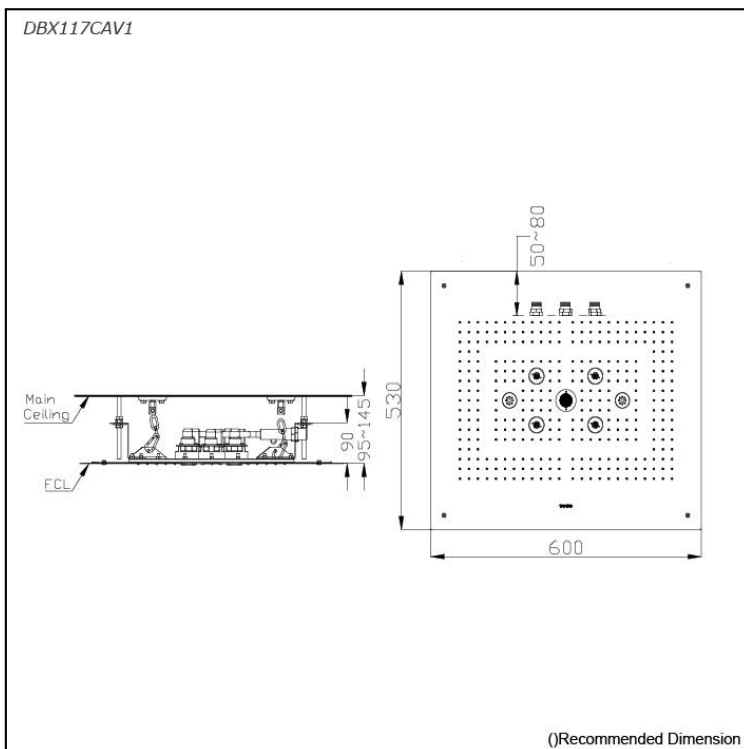

 Water flows through nozzles that rotate and pulsate, massage the body and stimulate blood circulation, refreshing the whole body.
- WATER PILLAR**
 Light yet voluminous stream of water

 Water flows in a wide heavy stream, creating luxurious shower experience without splashing. Warmth permeates the whole body for an invigorating experience.

Specifications

Finish:	Nickel Chrome
Material:	Stainless Steel
Shape:	Square
Size:	600 x 530 mm
Water Pressure :	0.05MPa~0.75MPa

Parts description

- DBX117CAV1**
 Aerial Fixed Shower Head w/ 3 types of spray (Ceiling type)

Flow Rate

DBX117CAV1