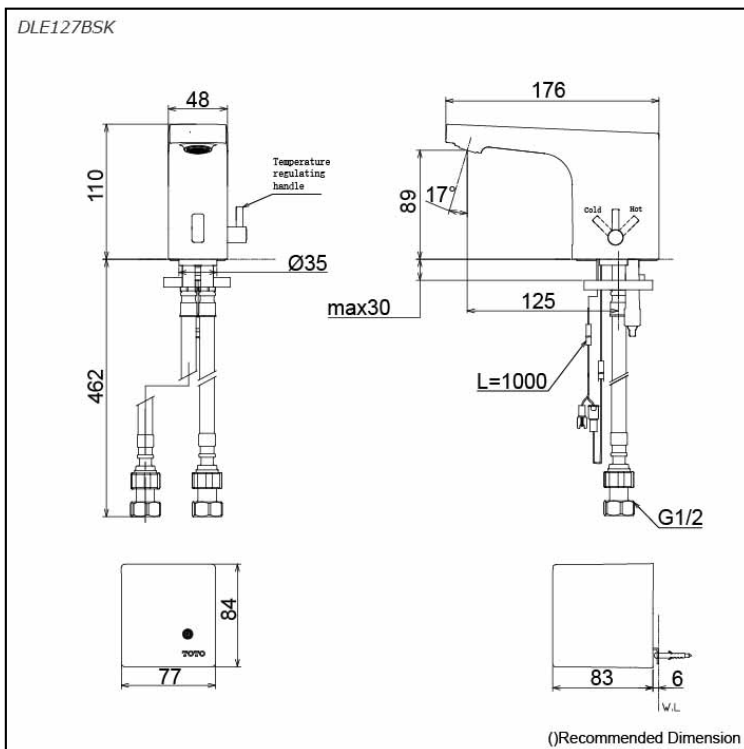

Auto Faucet
Deck Mounted

Features

- Automatic Sensor Saves Water, Ensuring the Tap is never left running
- Hands-free Usage Increases Hygiene

Specifications

Flow Rate: 2L/min
Water Pressure: 0.05MPa ~ 0.75MPa
Finish: Nickel Chrome

Parts description

- **DLE127BSK**
  Auto Faucet (Battery Operated)