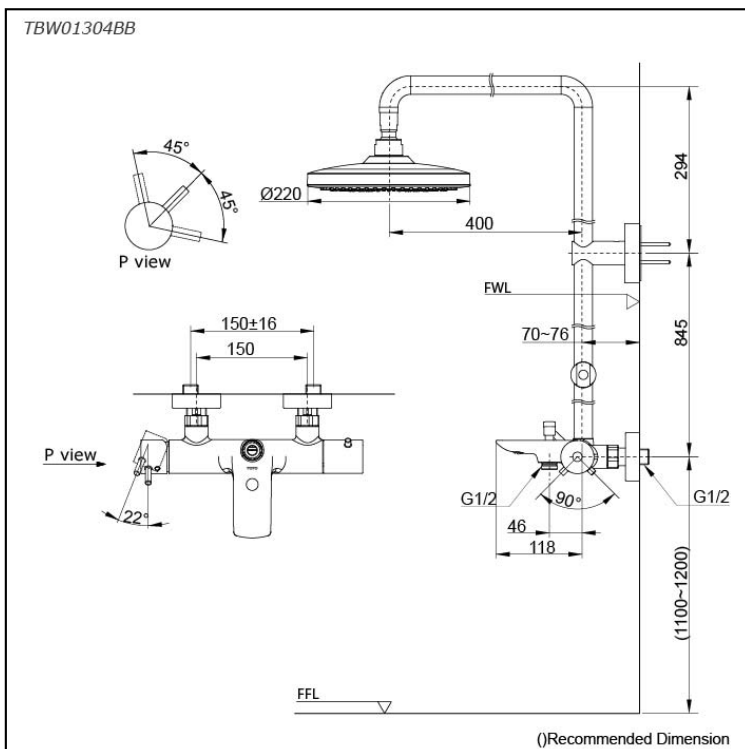

### Specifications

Finish:	Chrome
Material:	Brass (Body) Plastic (Shower)
Water Pressure:	0.05MPa~1.0MPa
Dimension:	Diameter: 220mm
Shape Shower Head:	Round

### Parts description

- **TBW01304BB**  
Shower Column (2 mode)  
(w/o Hand Shower) (w/ Spout)