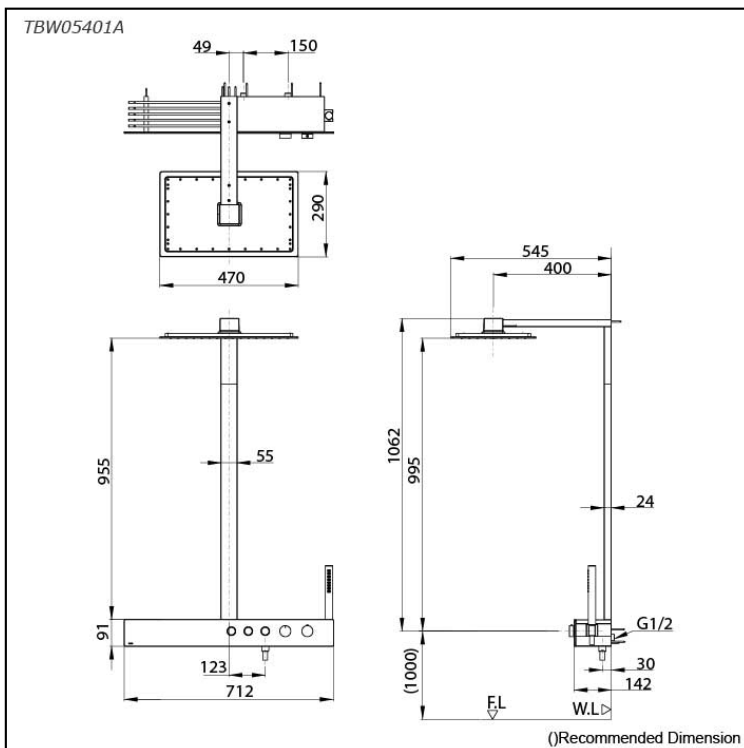

## Specifications

Finish:	Chrome
Material:	Brass
Water Pressure:	: 0.05MPa~1.0MPa
Dimension Shower Head:	470W x 290D mm
Shape Shower Head :	Rectangular

## Parts description

- **TBW05401A**  
Thermostat Shower Column (3 mode)  
(w/ Hand Shower) (w/o Spout)