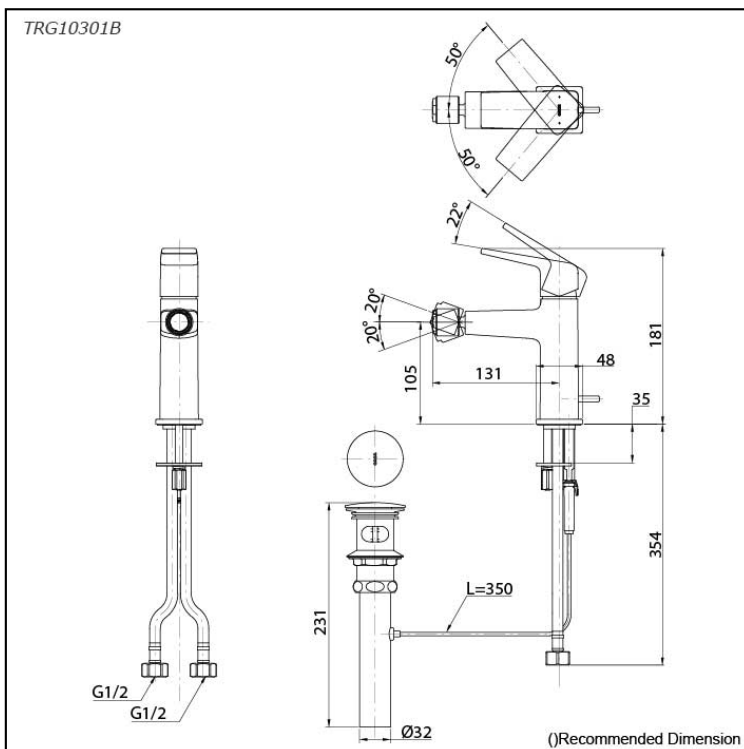

GB Series
Bidet Faucet
(w/ Pop-up Waste)

Features

- Stately squareness and beveled edges imbue a space with dignity
- Gently beveled with balanced highlights accentuate the shape of the gradually narrowing spout
- Easy Installation and Usage

Specifications

Finish: Chrome
Material: Brass
Water Pressure: 0.05MPa~1.0MPa

Parts description

- **TRG10301B**
Bidet Faucet
(w/ Pop-up Waste)

Flow Rate

TRG10301B