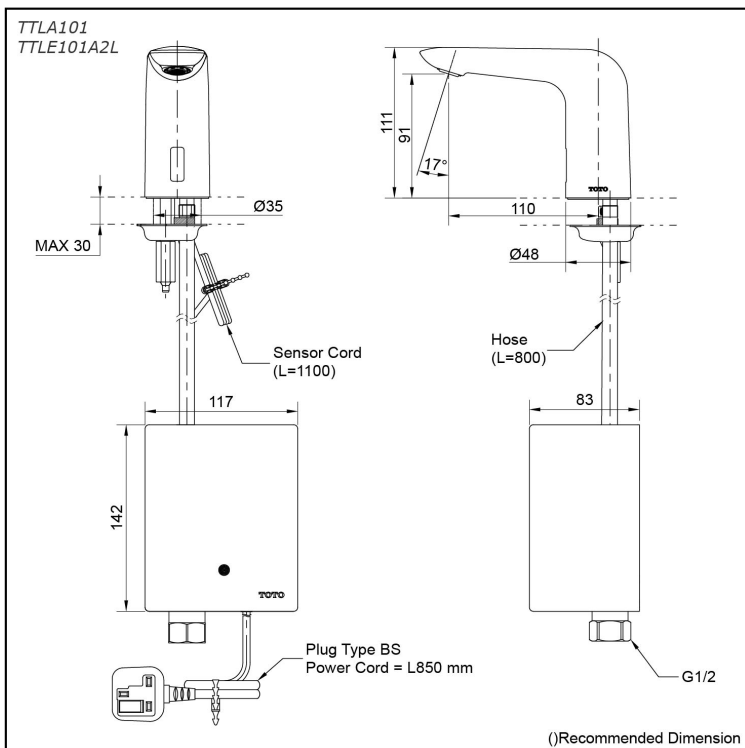

Auto Faucet
Deck Mounted
(Cold Water Only)

TTLA101 TTLE101A2L (DISCONTINUED)

Features

- Automatic sensor saves water, ensuring the tap is never left running
- Hands-free usage increases hygiene
- Tempered glass sensor window - protection against vandalism

Specifications

Flow Rate: 2.5L/min
Water Pressure: 0.05MPa ~ 0.75MPa
Finish: Nickel Chrome

Parts description

- **TTLA101**
Auto Faucet (Spout Only)
- **TTLE101A2L**
AC 220V Operated Controller
(Cold Water Only)

Flow Rate

TTLA101
TTLE101A2L