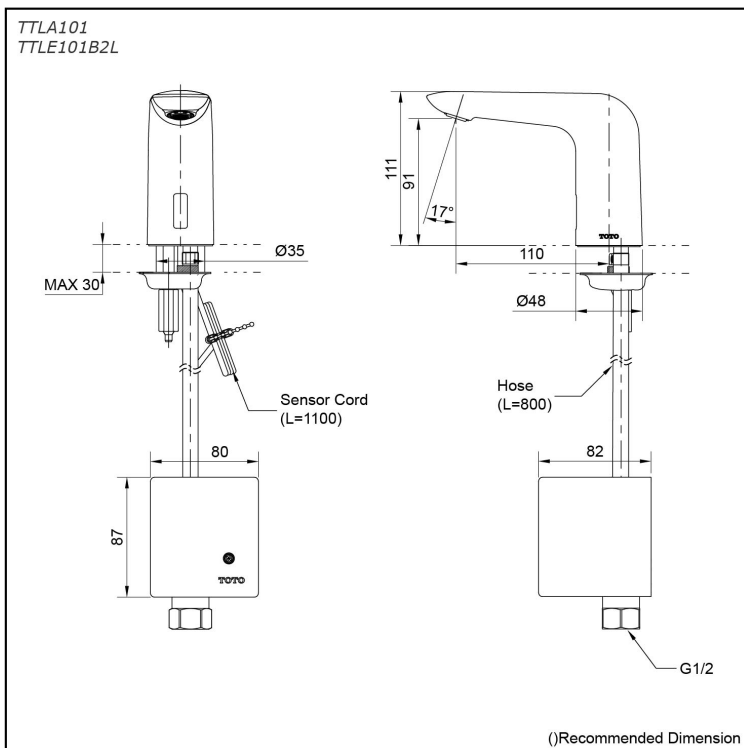

Specifications

Flow Rate: 2.5L/min

Water Pressure: 0.05MPa ~ 0.75MPa

Finish: Nickel Chrome

Parts description

- **TTLA101**
Auto Faucet (Spout Only)
- **TTLE101B2L**
Battery Operated Controller
(Cold Water Only)

Flow Rate

TTLA101
TTLE101B2L