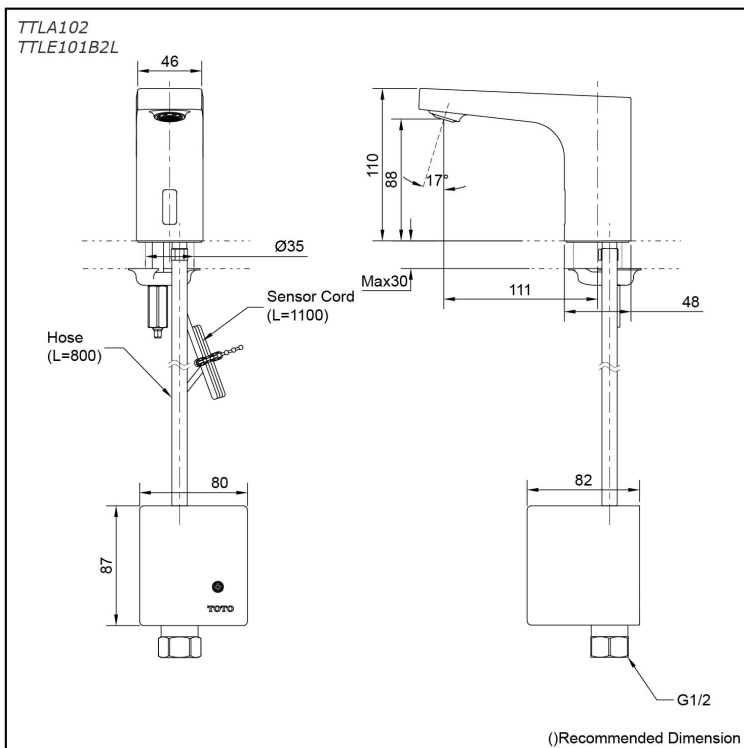

Auto Faucet
Deck Mounted
(Cold Water Only)

TTLA102 TTLE101B2L (DISCONTINUED)

Features

- Automatic sensor saves water, ensuring the tap is never left running
- Hands-free usage increases hygiene
- Tempered glass sensor window - protection against vandalism

Specifications

Flow Rate: 2.5L/min
Water Pressure: 0.05MPa ~ 0.75MPa
Finish: Nickel Chrome

Parts description

- **TTLA102**
Auto Faucet (Spout Only)
- **TTLE101B2L**
Battery Operated Controller
(Cold water only)

Flow Rate

TTLA102
TTLE101B2L