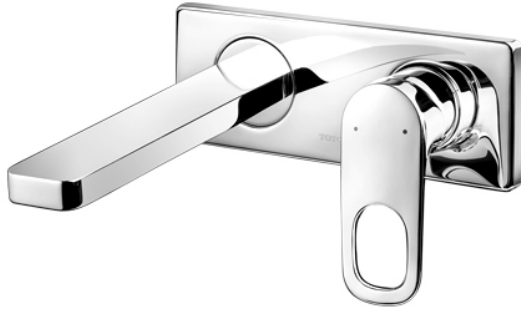

REI-R  
Wall Mount Single Lever Lavatory Faucet  
(w/o Pop-up Waste)

### Features

- Sharp-lined smart design exclusively for REI- Square series
- Durable finishes
- Smooth operation with lever type

### Specifications

Water Pressure: 0.05MPa~0.75MPa

Finish: Nickel Chrome

Material: Brass

### Parts description

- **TTLR305**  
Wall Mount Single Lever Lavatory Faucet  
w/o Pop-Up Waste