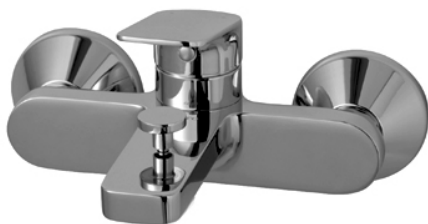

REI-S
Exposed Single Lever Bath &
Shower Mixer

Features

- Stylish design with organic shape exclusively for REI- Round series
- Durable finishes

Specifications

Water Pressure: 0.05MPa~0.75MPa

Finish: Nickel Chrome

Material: Brass

Parts description

- **TTMR302**
Exposed Single Lever Bath & Shower Mixer

Optional Parts

- TTSR106EMF
Hand Shower
- TTSR701
Sliding Rail