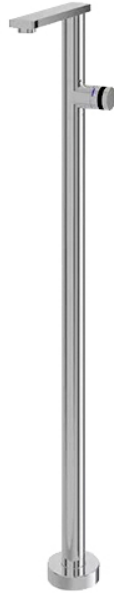

MONO  
Floor Standing  
Lavatory Faucet

### Features

- Contemporary styling
- Durable finishes
- Brass valve bodies

### Specifications

Finish: Nickel Chrome

Water Pressure: 0.05MPa~0.75MPa

### Parts description

- TX128LMBR  
Floor Standing Lavatory Faucet