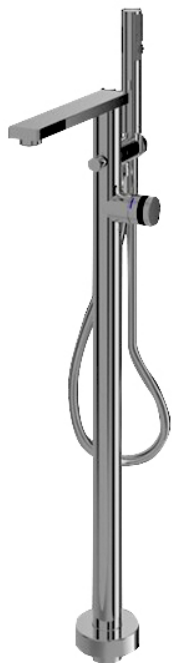

MONO
Floor Standing Bath &
Shower Set

Features

- Contemporary styling
- Durable finishes
- Brass valve bodies

Specifications

Finish: Nickel Chrome
Water Pressure: 0.05MPa~0.75MPa

Parts description

- **TX494SM**
Floor Standing Bath & Shower Set