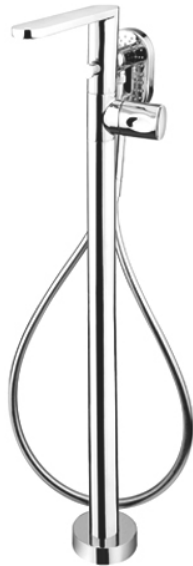

LE MUSE
Floor Standing Bath & Shower Set

Features

- Modern styling to complement the LE MUSE design suite
- Durable finishes
- Brass valve bodies

Specifications

Finish: Nickel Chrome

Water Pressure: 0.05MPa~0.75MPa

Parts description

- **TX494SQBR**
Floor Standing Bath & Shower Set