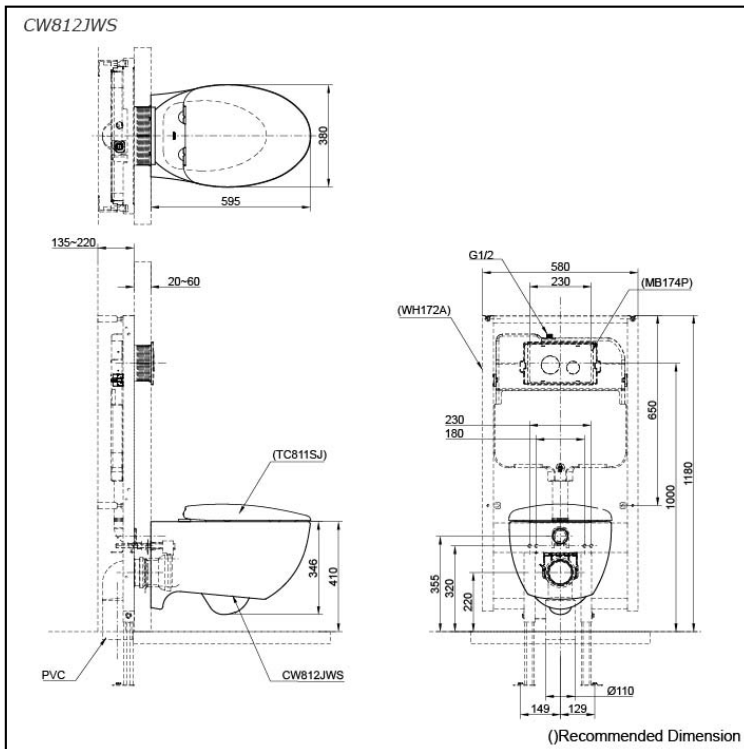

Optional Parts

- WH172A
  Concealed Cistern w/Frame
- WH142A
  Concealed Cistern w/Frame
  (Low Type)
- TC811SJ
  Soft close Seat & Cover (Urea Resin)
- MB174P
  Flush Panel