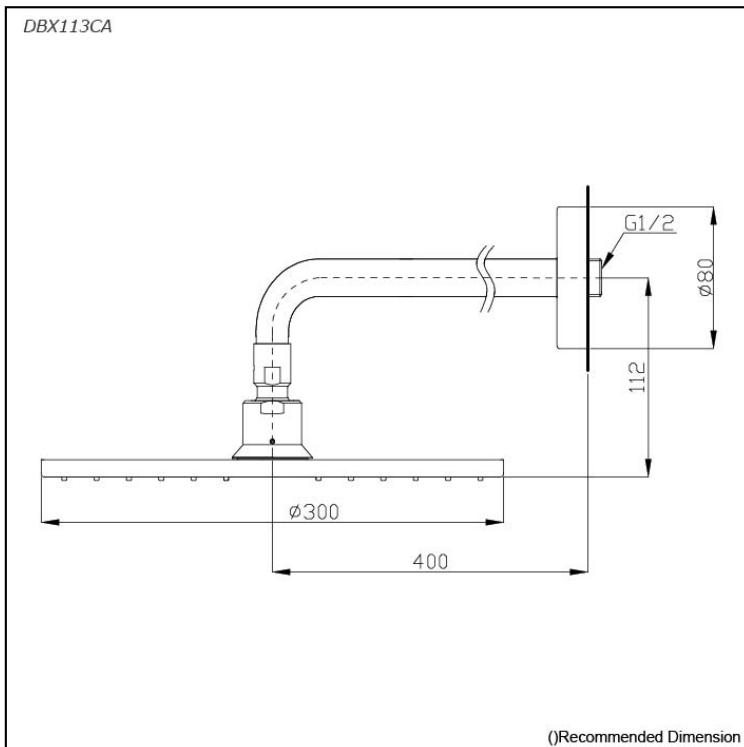

Aerial Fixed Shower Head  
(Wall Type)

### Specifications

Water Pressure : 0.05 Mpa ~ 0.75 Mpa

Finish: Nickel Chrome

Shape: Round

Size: Diameter: 300mm

### Parts description

- DBX113CA**

Aerial Fixed Shower Head (Wall Type)

( )Recommended Dimension

### Flow Rate

DBX113CA