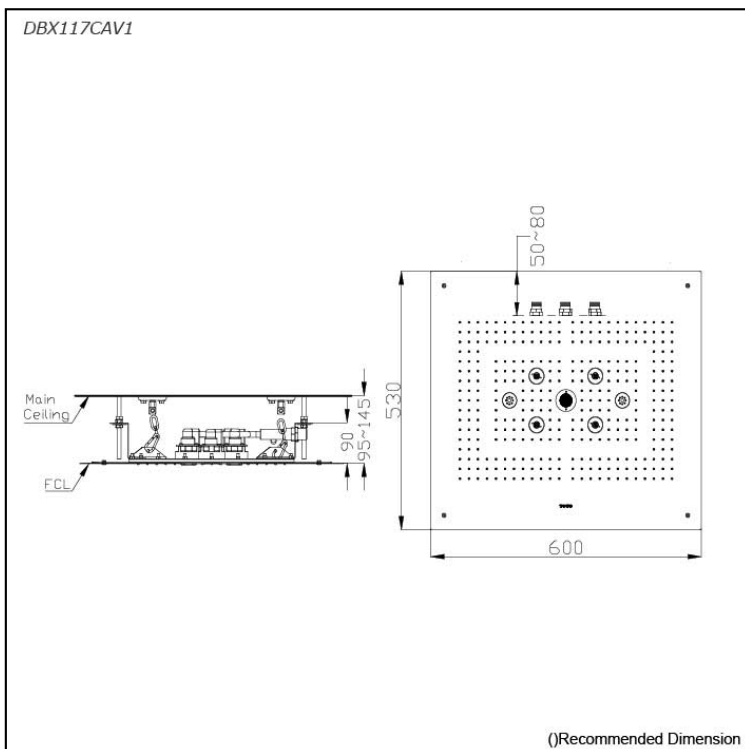

 Water flows through nozzles that rotate and pulsate, massage the body and stimulate blood circulation, refreshing the whole body.
- WATER PILLAR**
 Light yet voluminous stream of water

 Water flows in a wide heavy stream, creating luxurious shower experience without splashing. Warmth permeates the whole body for an invigorating experience.

Specifications

Finish:	Nickel Chrome
Material:	Stainless Steel
Shape:	Square
Size:	600 x 530 mm
Water Pressure :	0.05MPa~0.75MPa

Parts description

- DBX117CAV1**
 Aerial Fixed Shower Head w/ 3 types of spray (Ceiling type)

Flow Rate

DBX117CAV1