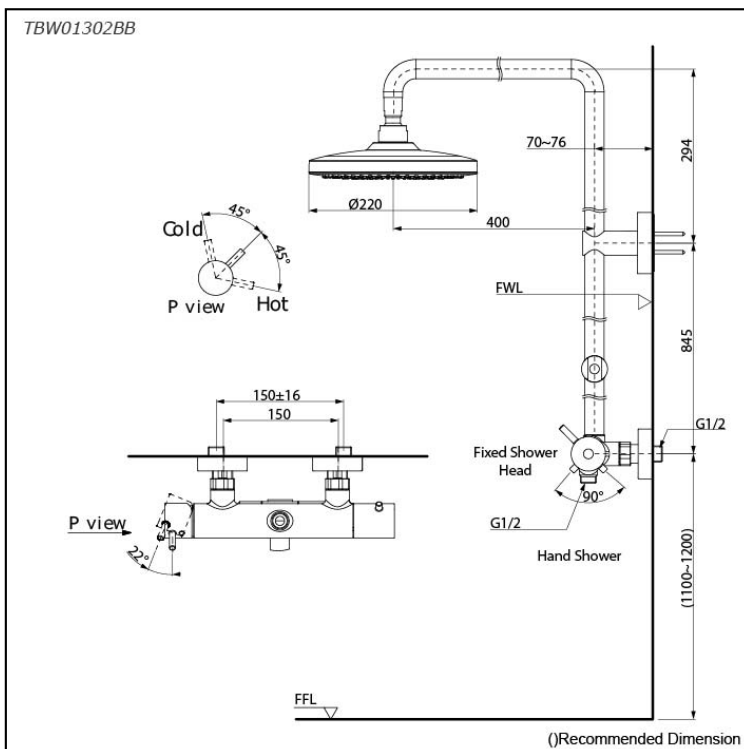

### Specifications

Finish:	Chrome
Material:	Brass (Body) Plastic (Shower)
Water Pressure:	0.05MPa~1.0MPa
Dimension:	Diameter: 220mm
Shape Shower Head:	Round

### Parts description

- **TBW01302BB**  
Shower Column (1 mode)  
(w/o Hand Shower) (w/o Spout)