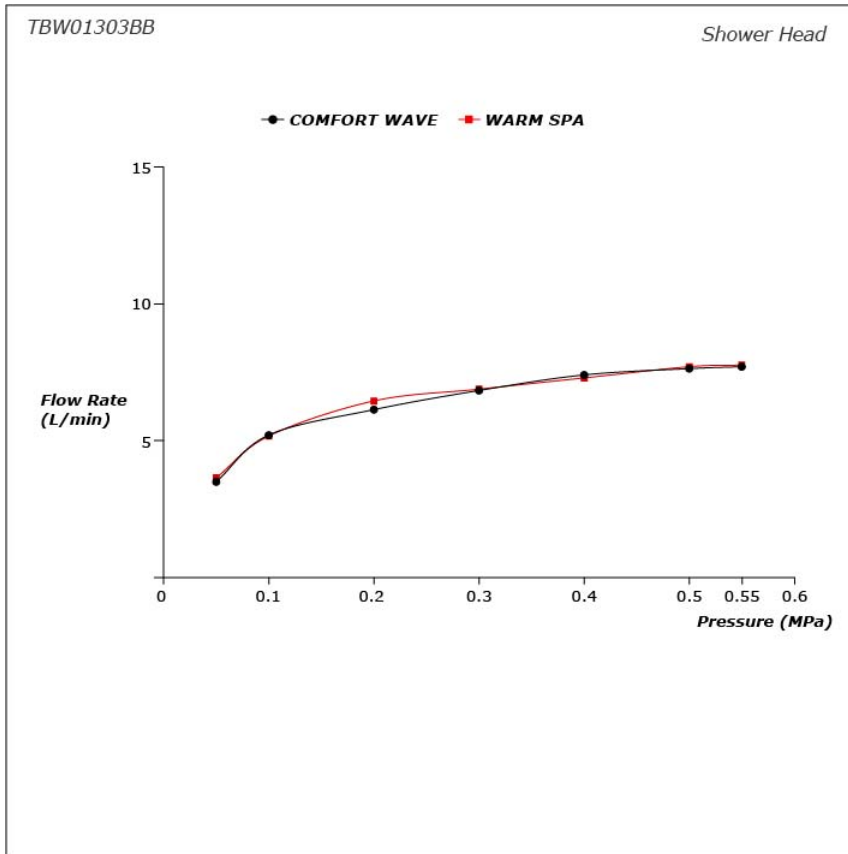

G Selection
Shower Column (2 mode)
(w/o Hand Shower) (w/o Spout)

Features

- 2 mode function, Round shape over head shower (COMFORT WAVE, WARM SPA)
- Safety with anti-drop mechanism
- Long lasting, COMFORT GLIDE mechanism for a smooth operation

Specifications

Finish:	Chrome
Material:	Brass (Body) Plastic (Shower)
Water Pressure:	0.05MPa~1.0MPa
Dimension:	Diameter: 220mm
Shape Shower Head:	Round

Parts description

- **TBW01303BB**
Shower Column (2 mode)
(w/o Hand Shower) (w/o Spout)

Flow Rate

Flow Rate