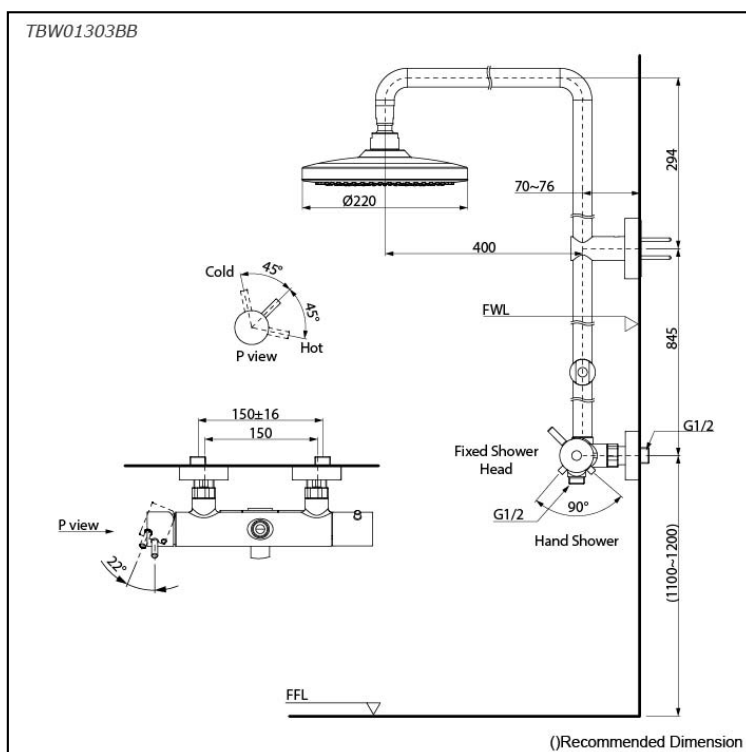

G Selection
Shower Column (2 mode)
(w/o Hand Shower) (w/o Spout)

Features

- 2 mode function, Round shape over head shower (COMFORT WAVE, WARM SPA)
- Safety with anti-drop mechanism
- Long lasting, COMFORT GLIDE mechanism for a smooth operation

Specifications

Finish:	Chrome
Material:	Brass (Body) Plastic (Shower)
Water Pressure:	0.05MPa~1.0MPa
Dimension:	Diameter: 220mm
Shape Shower Head:	Round

Parts description

- **TBW01303BB**
Shower Column (2 mode)
(w/o Hand Shower) (w/o Spout)

Flow Rate

Flow Rate