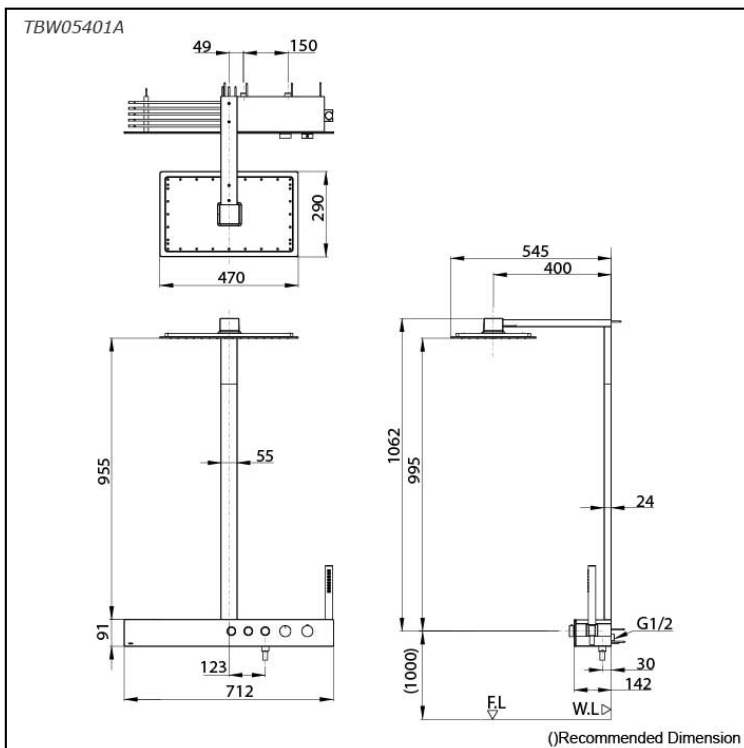

Z Shower Series
Thermostat Shower Column (3 mode)
(w/ Hand Shower) (w/o Spout)

DESIGN
AWARD
2022

Features

- A new style that fuse both bold design and advance technology (AERIAL PULSE, COMFORT WAVE, WARM SPA)
- A higher-dimension integration of design and technology. Bold linear shapes that make hairline accents shine, artfully arranged control with precision details that provides a richer shower experience
- 2 types of Shower variation (Overhead / Hand)
- Thermostat Controller

Specifications

Finish:	Chrome
Material:	Brass
Water Pressure:	: 0.05MPa~1.0MPa
Dimension Shower Head:	470W x 290D mm
Shape Shower Head :	Rectangular

Parts description

- **TBW05401A**
Thermostat Shower Column (3 mode)
(w/ Hand Shower) (w/o Spout)

Flow Rate

TBW05401A