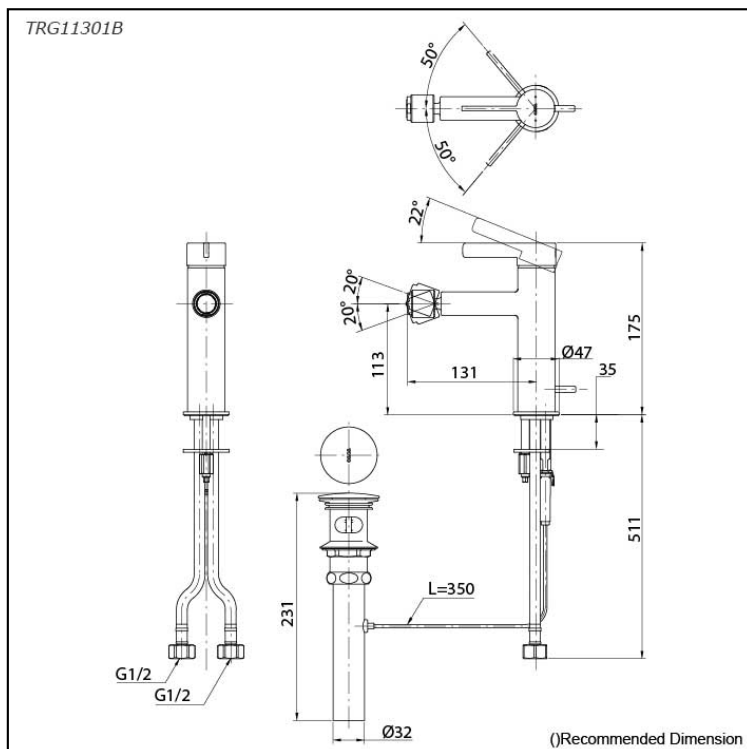

### Specifications

Finish: Chrome  
Material: Brass  
Water Pressure: 0.05MPa~1.0MPa

### Parts description

- **TRG11301B**  
Bidet Faucet  
(w/ Pop-up Waste)

## Flow Rate

TRG11301B