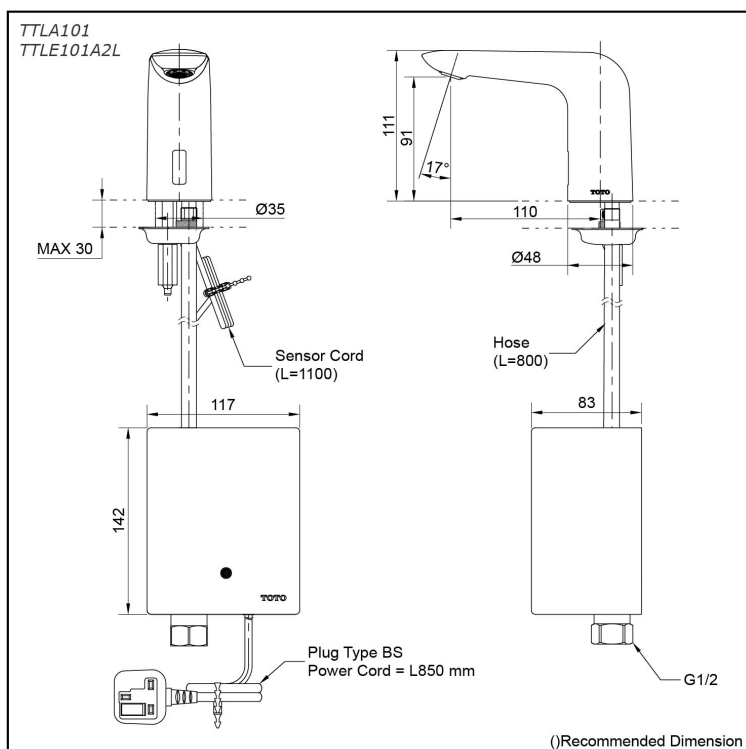

Auto Faucet
Deck Mounted
(Cold Water Only)

TTLA101 TTLE101A2L (DISCONTINUED)

Features

- Automatic sensor saves water, ensuring the tap is never left running
- Hands-free usage increases hygiene
- Tempered glass sensor window - protection against vandalism

Specifications

Flow Rate: 2.5L/min
Water Pressure: 0.05MPa ~ 0.75MPa
Finish: Nickel Chrome

Parts description

- **TTLA101**
Auto Faucet (Spout Only)
- **TTLE101A2L**
AC 220V Operated Controller
(Cold Water Only)

Flow Rate

TTLA101
TTLE101A2L