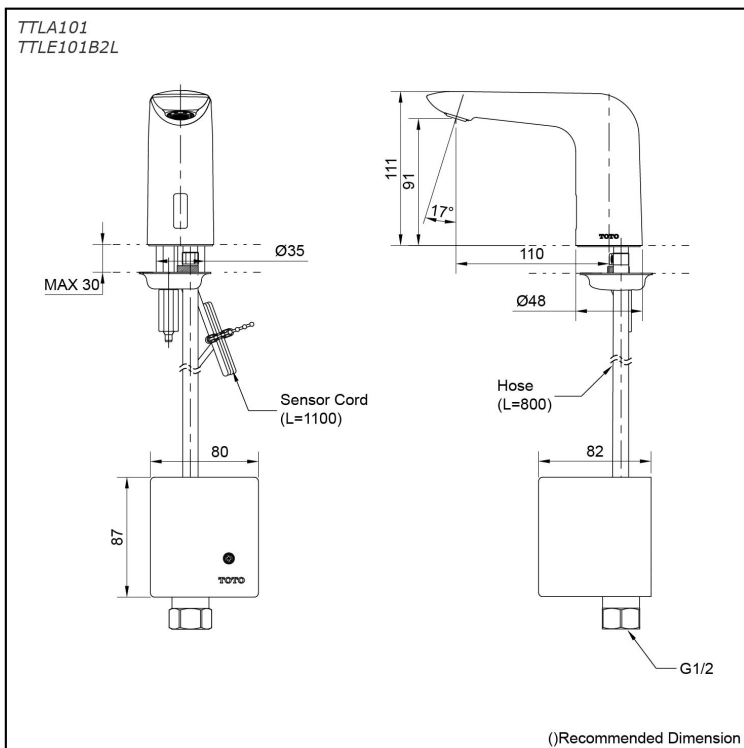

### Specifications

Flow Rate: 2.5L/min  
Water Pressure: 0.05MPa ~ 0.75MPa  
Finish: Nickel Chrome

### Parts description

- **TTLA101**  
Auto Faucet (Spout Only)
- **TTLE101B2L**  
Battery Operated Controller  
(Cold Water Only)