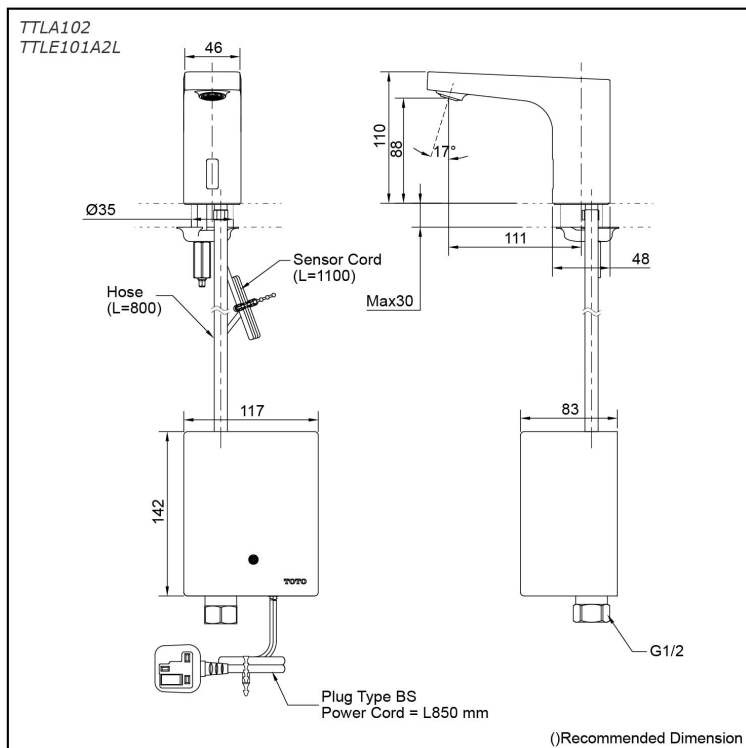

Auto Faucet
Deck Mounted
(Cold Water Only)

TTLA102 TTLE101A2L (DISCONTINUED)

Features

- Automatic sensor saves water, ensuring the tap is never left running
- Hands-free usage increases hygiene
- Tempered glass sensor window - protection against vandalism

Specifications

Flow Rate: 2.5L/min
Water Pressure: 0.05MPa ~ 0.75MPa
Finish: Nickel Chrome

Parts description

- **TTLA102**
Auto Faucet (Spout Only)
- **TTLE101A2L**
AC 220V Operated Controller
(Cold Water Only)

Flow Rate

TTLA102
TTLE101A2L