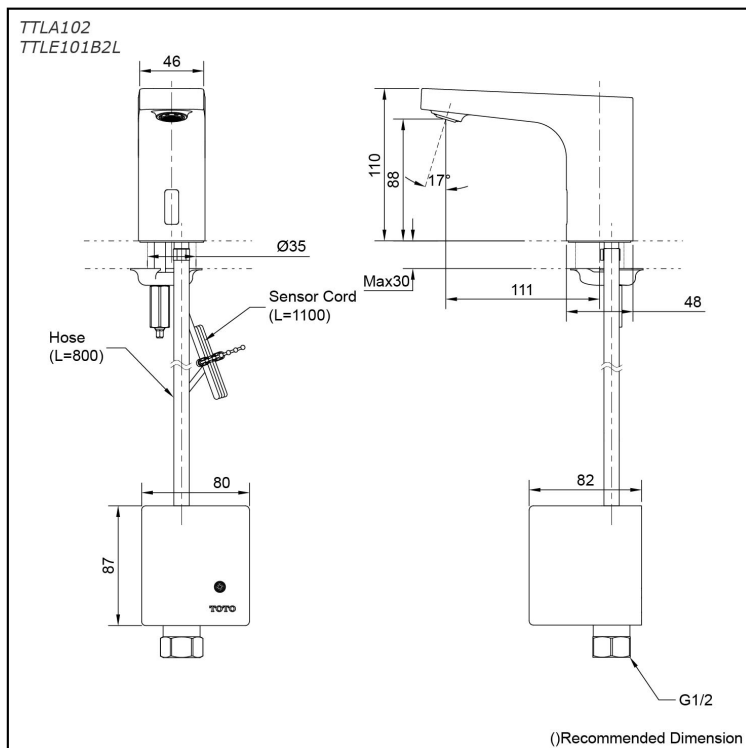

Auto Faucet
Deck Mounted
(Cold Water Only)

TTLA102 TTLE101B2L (DISCONTINUED)

Features

- Automatic sensor saves water, ensuring the tap is never left running
- Hands-free usage increases hygiene
- Tempered glass sensor window - protection against vandalism

Specifications

Flow Rate: 2.5L/min
Water Pressure: 0.05MPa ~ 0.75MPa
Finish: Nickel Chrome

Parts description

- **TTLA102**
Auto Faucet (Spout Only)
- **TTLE101B2L**
Battery Operated Controller
(Cold water only)

Flow Rate

TTLA102
TTLE101B2L