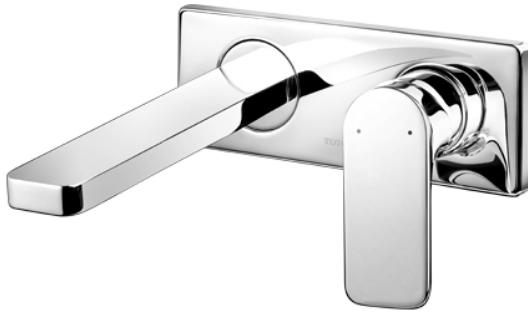

REI-S
Wall Mount Single Lever Lavatory Faucet
(w/o Pop-up Waste)

Features

- Sharp-lined smart design exclusively for REI- Square series
- Durable finishes
- Smooth operation with lever type

Specifications

Water Pressure: 0.05MPa~0.75MPa

Finish: Nickel Chrome

Material: Brass

Parts description

- **TTLR306**
Wall Mount Single Lever Lavatory Faucet
w/o Pop-Up Waste