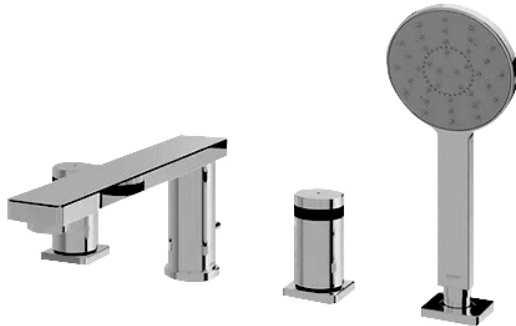

MONO  
Bath & Shower Set  
(4-Holes)

### Features

- Contemporary styling
- Durable finishes
- Brass valve bodies

### Specifications

Finish: Nickel Chrome

Water Pressure: 0.05MPa~0.75MPa

### Parts description

- **TX447SM**  
Bath & Shower Set (4-Holes)