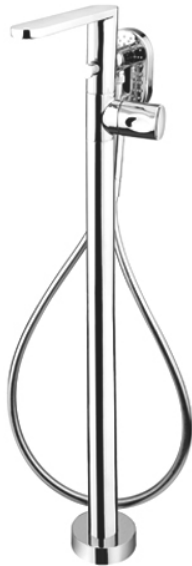

LE MUSE  
Floor Standing Bath & Shower Set

### Features

- Modern styling to complement the LE MUSE design suite
- Durable finishes
- Brass valve bodies

### Specifications

Finish: Nickel Chrome

Water Pressure: 0.05MPa~0.75MPa

### Parts description

- **TX494SQBR**  
Floor Standing Bath & Shower Set