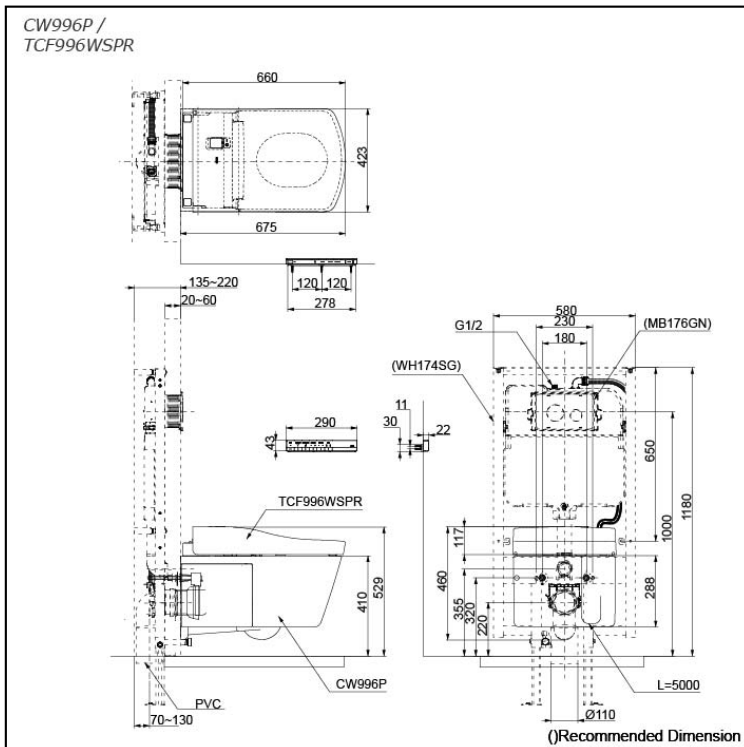

NEOREST LE II Wall Hung Smart Toilet

CW996P / TCF996WSPR (DISCONTINUED)

Features

- Luxury, elegant and seamless design
- Revolutionary technology, ACTILIGHT, ridding both visible and invisible waste
- TORNADO FLUSH for powerful flushing effect with less amount of water
- Integral WASHLET features front and rear warm water washing
- Automatic operation: Lid opens, closes and toilet flushes when sensor is activated
- Auto soft light function usable for night time usage

ACTILIGHT, cutting-edge technology. Photocatalytic glaze with UV light fired onto the bowl that breaks down microscopic waste particles

Specifications

Flush system:	TORNADO FLUSH
Water Use:	4.0L / 3.0L
Rough-in:	H=220 mm
Water Pressure:	0.05MPa~0.75MPa
Power Rating:	220~240V, 50/60Hz, 839~849W
Length of Power Cord:	1.0 m
Size:	423Wx675Dx460H mm

Parts description

WASHLET included

- **CW996P**
  Water Closet Bowl (P-Trap)
  (Rough-in 220)
- **TCF996WSPR**
  WASHLET Unit

Optional Parts

- WH174SG
  Concealed Cistern w/Frame
- MB176GN
  Flush Panel

Colors

White (CEFIONTECT)