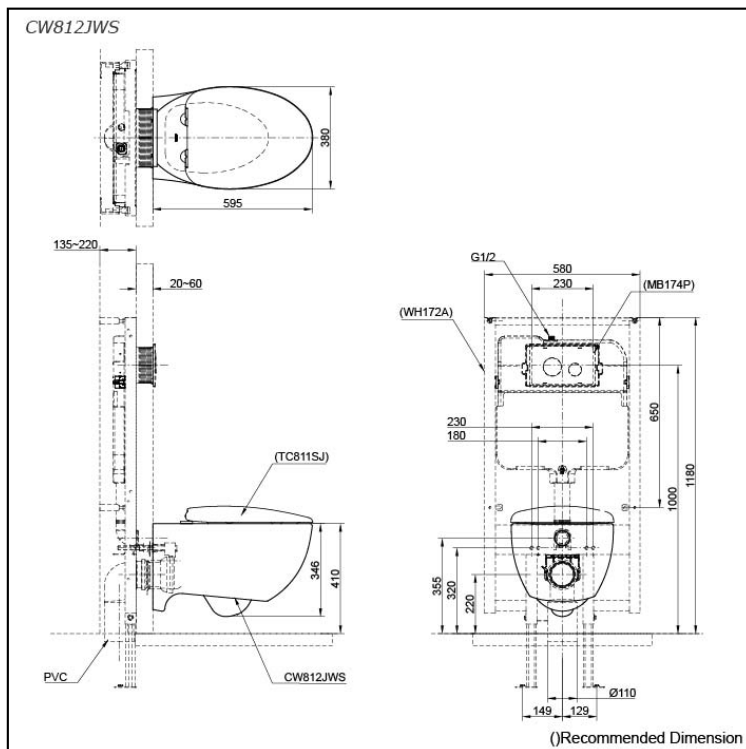

LE MUSE WALL HUNG TOILET

Features

- Modern styling exclusively for Le Muse design suite
- Dual Flush System
- WATER SAVING

Specifications

Flush system:	Wash Down
Water Use:	4.5L / 3L
Rough-in:	H=220 mm
Bowl Shape:	Elongated
Water Pressure:	0.05MPa~0.75MPa
Size:	380Wx595Dx346H mm

Parts description

Seat & Cover is **not included**.

- **CW812JWS**
Elongated Wall Hung Closet Bowl (P-Trap)
(Rough-in 220)

Optional Parts

- WH172A
Concealed Cistern w/Frame
- WH142A
Concealed Cistern w/Frame
(Low Type)
- TC811SJ
Soft close Seat & Cover (Urea Resin)
- MB174P
Flush Panel