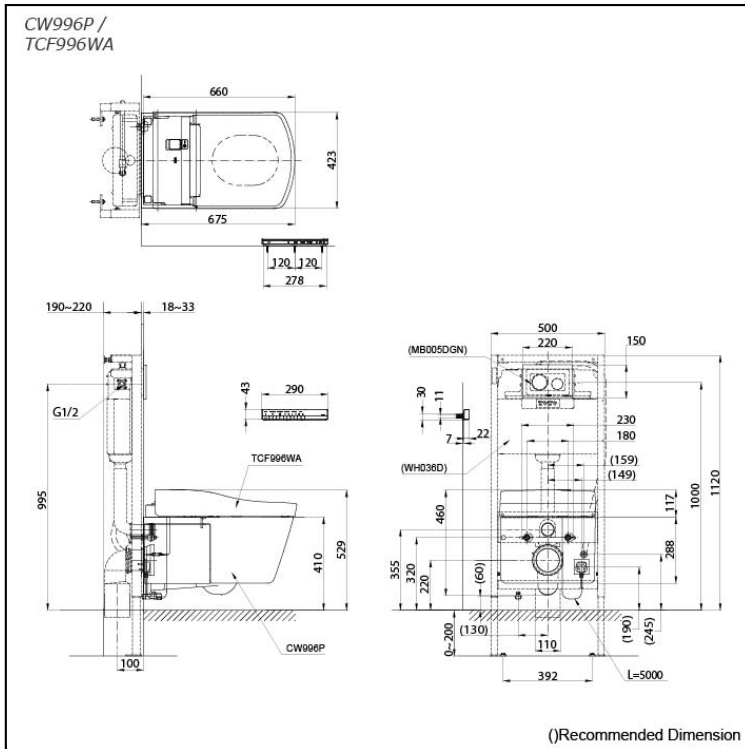

NEOREST LE II Wall Hung Smart Toilet

CW996P / TCF996WA (DISCONTINUED)

Features

- Luxury, elegant and seamless design
- Revolutionary technology, ACTILIGHT, ridding both visible and invisible waste
- TORNADO FLUSH for powerful flushing effect with less amount of water
- Integral WASHLET features front and rear warm water washing
- Automatic operation: Lid opens, closes and toilet flushes when sensor is activated
- Auto soft light function usable for night time usage

ACTILIGHT, cutting-edge technology. Photocatalytic glaze with UV light fired onto the bowl that breaks down microscopic waste particles

Specifications

Flush system:	TORNADO FLUSH
Water Use:	4.5L / 3L
Rough-in:	H=220 mm
Bowl Shape:	Elongated
Water Pressure:	0.05MPa~0.75MPa
Power Rating:	220~240V, 50/60Hz, 839~849W
Length of Power Cord:	1.0 m
Size:	423Wx675Dx460H mm

Parts description

- **CW996P**
  Water Closet Bowl (P-Trap)
  (Rough-in 220)
- **TCF996WA**
  WASHLET Unit
- **WH036D**
  Concealed Cistern w/Frame
- **MB005DGN**
  Flush Panel

Colors

White (CEFIONTECT)