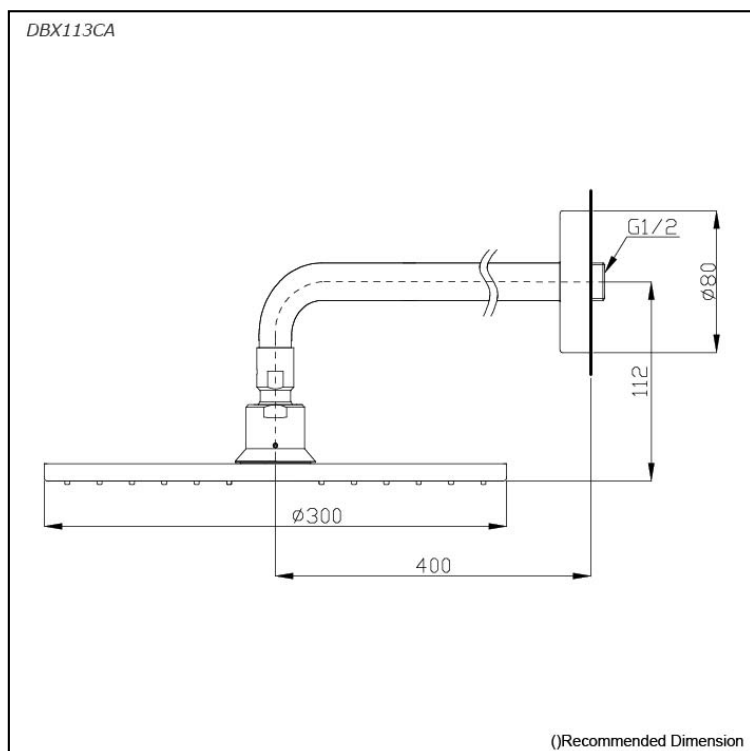

### Features

- Aerial Pulse**

Aerated water with a pulsating function

Less water to produce a voluminous flow of water regardless of the showerhead size

### Specifications

Water Pressure : 0.05 Mpa ~ 0.75 Mpa

Finish: Nickel Chrome

Shape: Round

Size: Diameter: 300mm

### Parts description

- DBX113CA**

Aerial Fixed Shower Head (Wall Type)

### Flow Rate

DBX113CA