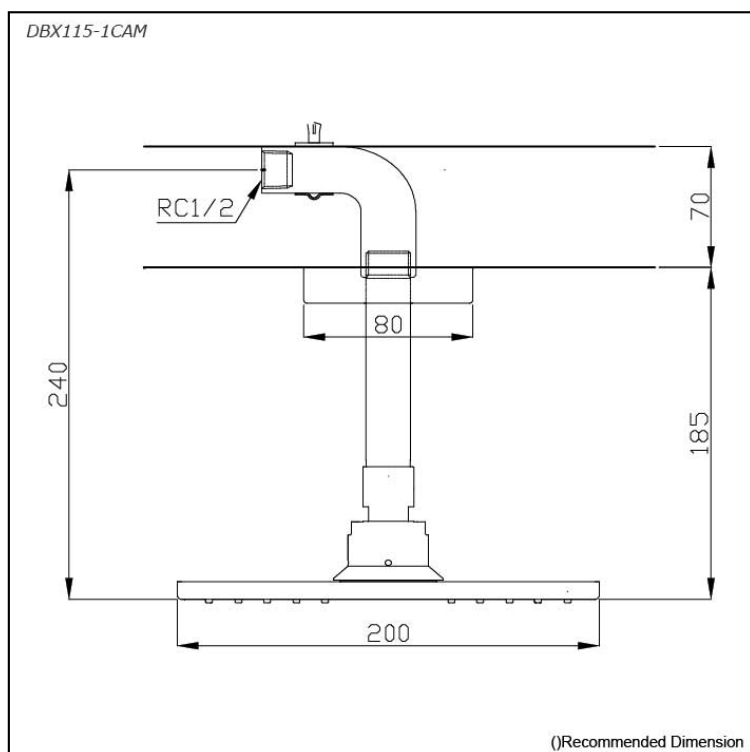

*CI CONTEMPORARY*  
*Aerial Fixed Shower Head*  
*(Ceiling Type)*

**F**eatures

- **AERIAL PULSE**  
Aerated water with a pulsating function  
Less water to produce a voluminous flow of water regardless of the showerhead size

**S**pecifications

Finish: Nickel Chrome  
Shape: Square  
Size: 200 x 200 mm  
Water Pressure: 0.05MPa~0.75MPa

**P**arts description

- **DBX115-1CAM**  
Aerial Fixed Shower Head (Ceiling Type)

## Flow Rate

DBX115-1CAM