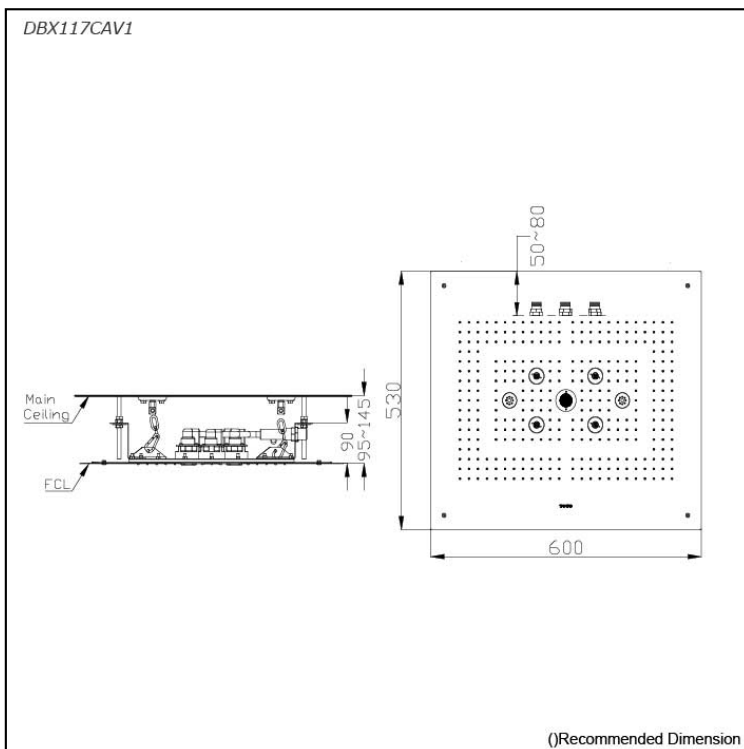

 Water flows through nozzles that rotate and pulsate, massage the body and stimulate blood circulation, refreshing the whole body.
- WATER PILLAR**
 Light yet voluminous stream of water

 Water flows in a wide heavy stream, creating luxurious shower experience without splashing. Warmth permeates the whole body for an invigorating experience.

Specifications

Finish:	Nickel Chrome
Material:	Stainless Steel
Shape:	Square
Size:	600 x 530 mm
Water Pressure :	0.05MPa~0.75MPa

Parts description

- DBX117CAV1**
 Aerial Fixed Shower Head w/ 3 types of spray (Ceiling type)

()Recommended Dimension

Flow Rate

DBX117CAV1