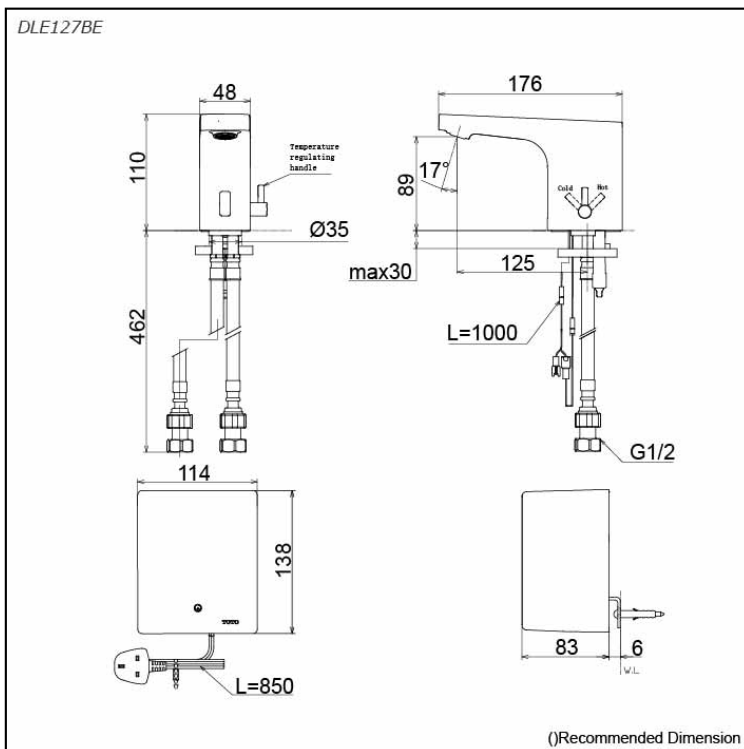

Features

- Automatic Sensor Saves Water, Ensuring the Tap is never left running
- Hands-free Usage Increases Hygiene
- SELF POWER Technology: Self-generated power saves electricity

Specifications

Flow Rate: 2L/min
Water Pressure: 0.05MPa ~ 0.75MPa
Finish: Nickel Chrome

Parts description

- **DLE127BSK**
Auto Faucet (AC Operated)

Flow Rate

DLE127BE