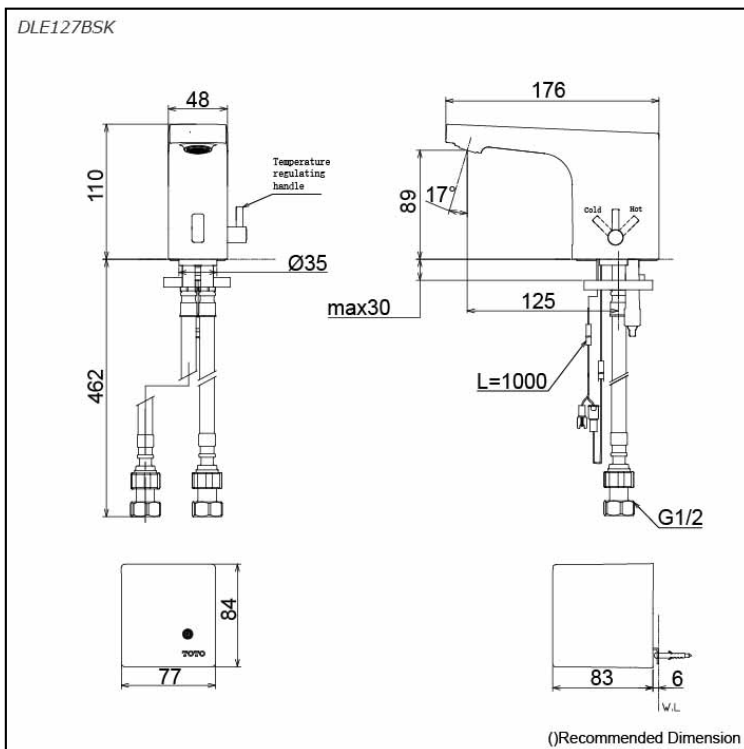

Features

- Automatic Sensor Saves Water, Ensuring the Tap is never left running
- Hands-free Usage Increases Hygiene

Specifications

Flow Rate: 2L/min
 Water Pressure: 0.05MPa ~ 0.75MPa
 Finish: Nickel Chrome

Parts description

- **DLE127BSK**
Auto Faucet (Battery Operated)

Flow Rate

DLE127BSK