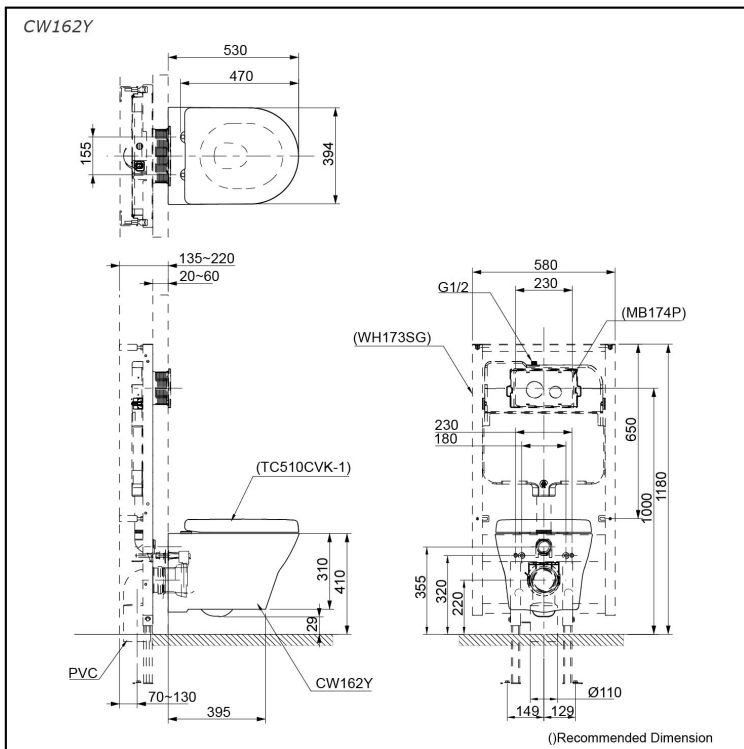

Optional Parts

- WH173SG
  Concealed Cistern w/ Frame
- TC510CVK-1
  Soft Close Seat & Cover (Urea Resin)
- TC513A
  Soft Close Seat & Cover (Urea Resin)
- MB174P
  Flush Panel