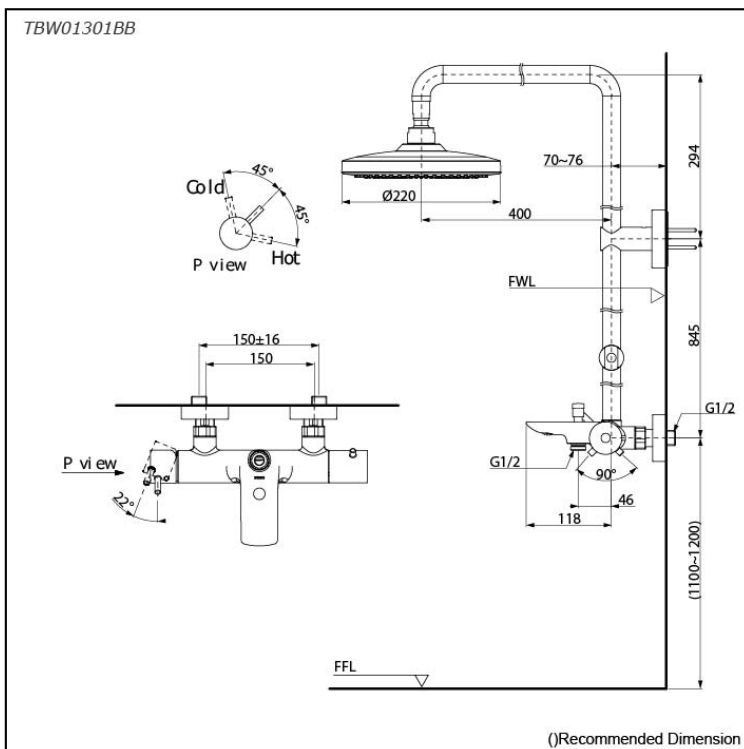

### Specifications

Finish:	Chrome
Material:	Brass (Body) Plastic (Shower)
Water Pressure:	0.05MPa~1.0MPa
Dimension:	Diameter: 220mm
Shape Shower Head:	Round

### Parts description

- **TBW01301BB**  
Shower Column (1 mode)  
(w/o Hand Shower) (w/ Spout)