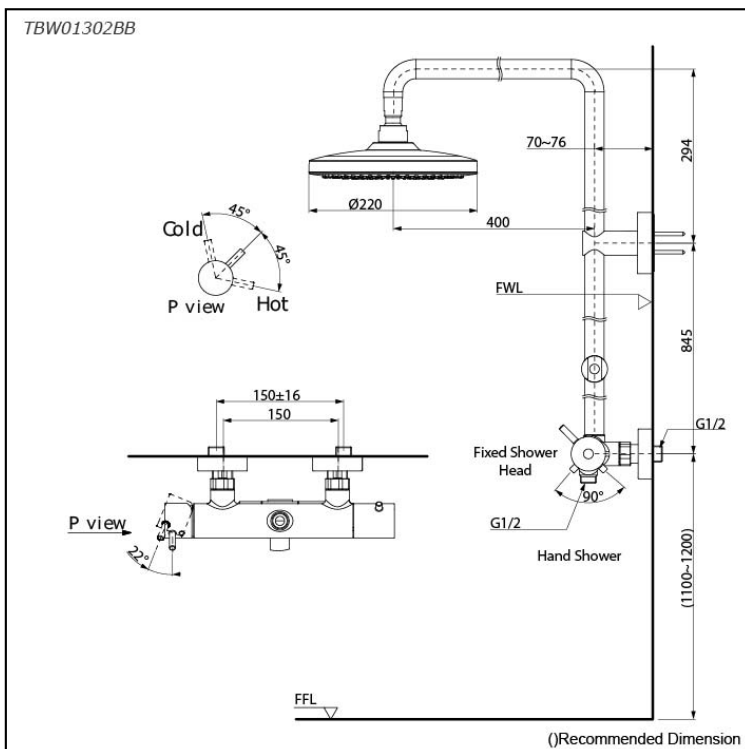

G Selection
Shower Column (1 mode)
(w/o Hand Shower) (w/o Spout)

Features

- 1 mode function, Round shape over head shower (COMFORT WAVE)
- Safety with anti-drop mechanism
- Long lasting, COMFORT GLIDE mechanism for a smooth operation

Specifications

Finish:	Chrome
Material:	Brass (Body) Plastic (Shower)
Water Pressure:	0.05MPa~1.0MPa
Dimension:	Diameter: 220mm
Shape Shower Head:	Round

Parts description

- **TBW01302BB**
Shower Column (1 mode)
(w/o Hand Shower) (w/o Spout)

Flow Rate