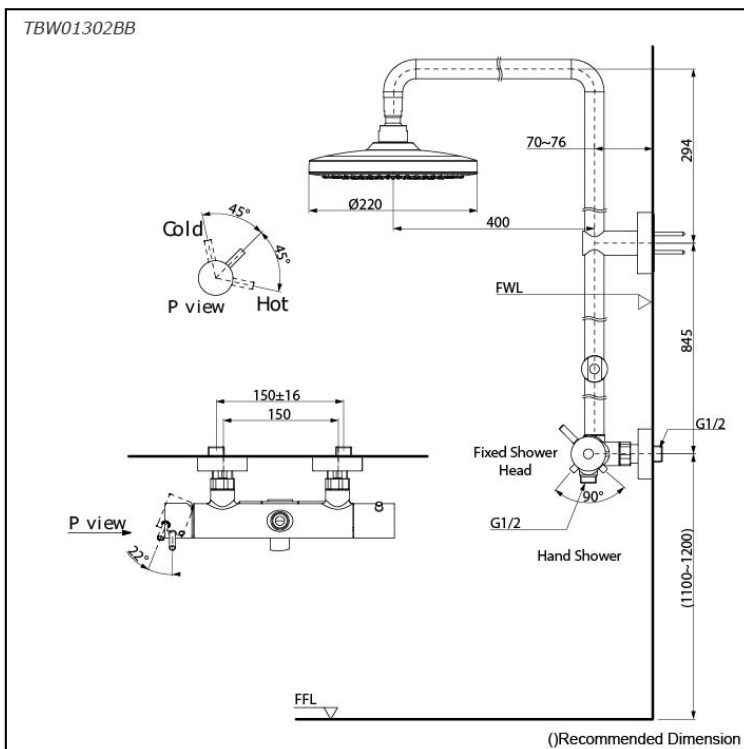

G Selection
Shower Column (1 mode)
(w/o Hand Shower) (w/o Spout)

Features

- 1 mode function, Round shape over head shower (COMFORT WAVE)
- Safety with anti-drop mechanism
- Long lasting, COMFORT GLIDE mechanism for a smooth operation

Specifications

Finish:	Chrome
Material:	Brass (Body) Plastic (Shower)
Water Pressure:	0.05MPa~1.0MPa
Dimension:	Diameter: 220mm
Shape Shower Head:	Round

Parts description

- **TBW01302BB**
Shower Column (1 mode)
(w/o Hand Shower) (w/o Spout)

Flow Rate