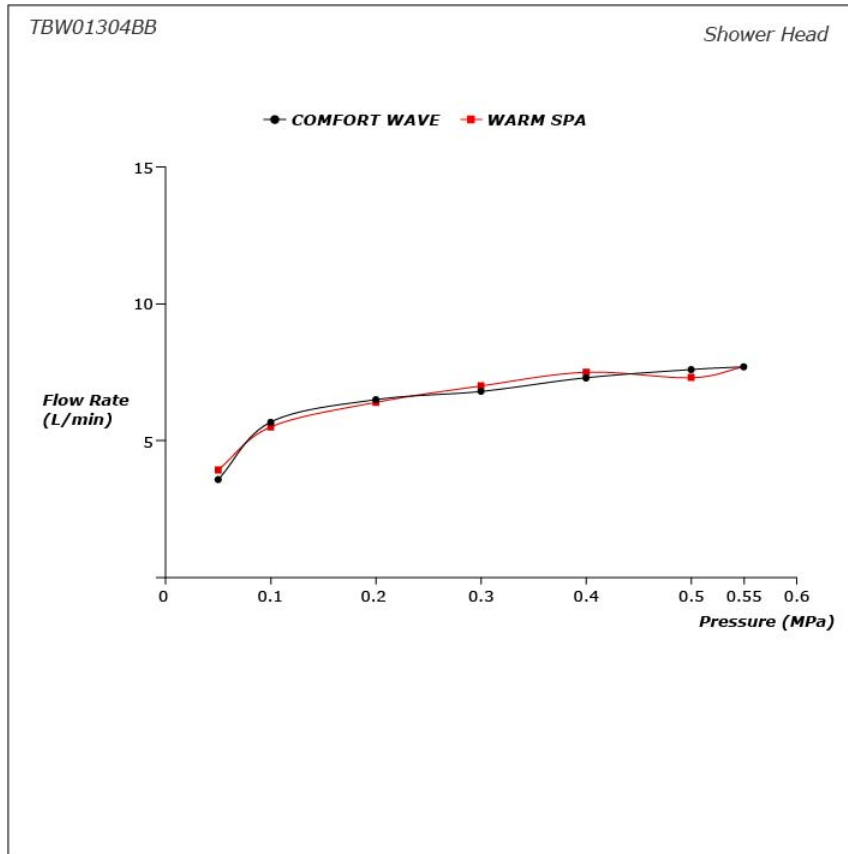

### Features

- 2 mode function, Round shape over head shower (COMFORT WAVE, WARM SPA)
- Safety with anti-drop mechanism
- Long lasting, COMFORT GLIDE mechanism for a smooth operation

### Specifications

Finish:	Chrome
Material:	Brass (Body) Plastic (Shower)
Water Pressure:	0.05MPa~1.0MPa
Dimension:	Diameter: 220mm
Shape Shower Head:	Round

### Parts description

- **TBW01304BB**  
Shower Column (2 mode)  
(w/o Hand Shower) (w/ Spout)

### Flow Rate