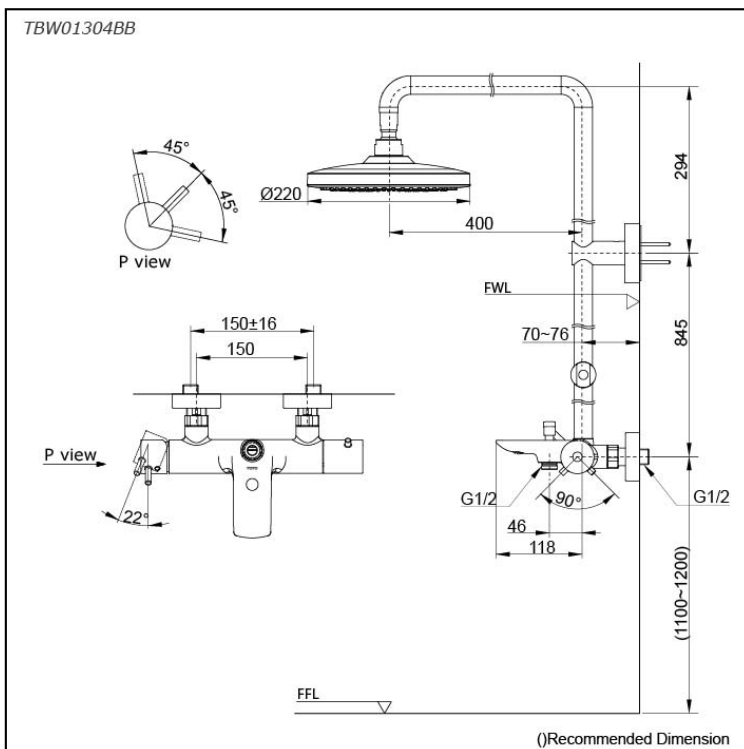

### Specifications

Finish:	Chrome
Material:	Brass (Body) Plastic (Shower)
Water Pressure:	0.05MPa~1.0MPa
Dimension:	Diameter: 220mm
Shape Shower Head:	Round

### Parts description

- **TBW01304BB**  
Shower Column (2 mode)  
(w/o Hand Shower) (w/ Spout)