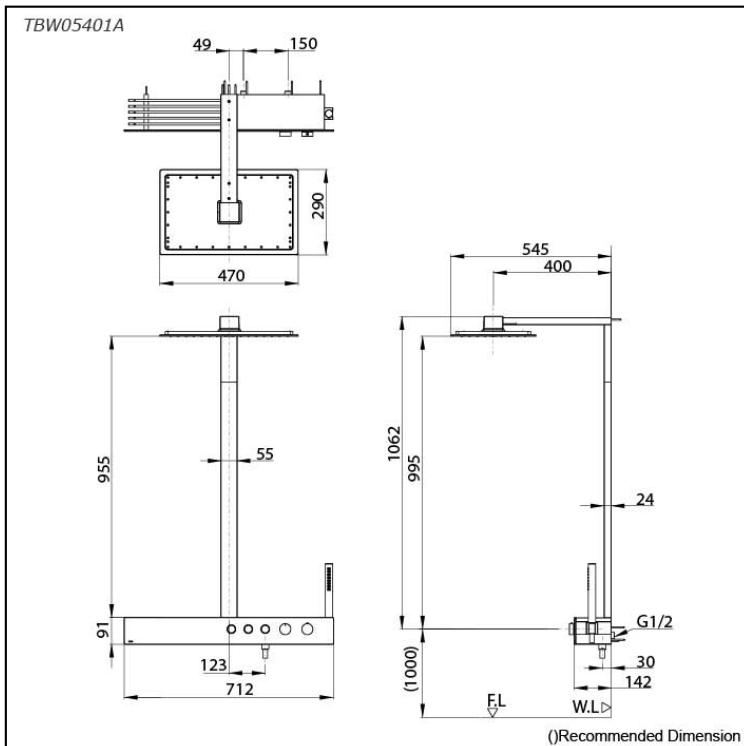

Z Shower Series
Thermostat Shower Column (3 mode)
(w/ Hand Shower) (w/o Spout)

Features

- A new style that fuse both bold design and advance technology (AERIAL PULSE, COMFORT WAVE, WARM SPA)
- A higher-dimension integration of design and technology. Bold linear shapes that make hairline accents shine, artfully arranged control with precision details that provides a richer shower experience
- 2 types of Shower variation (Overhead / Hand)
- Thermostat Controller

Specifications

Finish:	Chrome
Material:	Brass
Water Pressure:	: 0.05MPa~1.0MPa
Dimension Shower Head:	470W x 290D mm
Shape Shower Head :	Rectangular

Parts description

- **TBW05401A**
Thermostat Shower Column (3 mode)
(w/ Hand Shower) (w/o Spout)

Flow Rate

TBW05401A