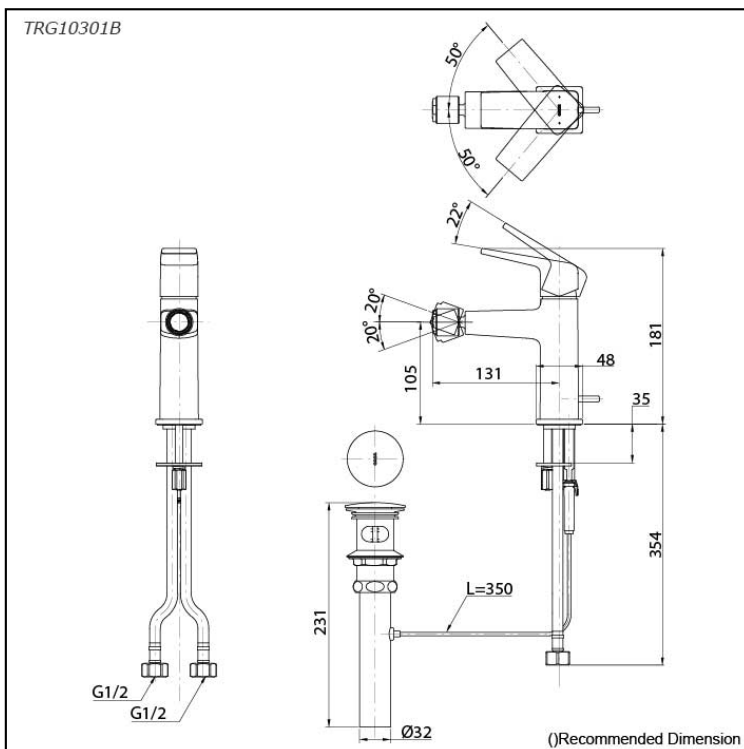

### Features

- Stately squareness and beveled edges imbue a space with dignity
- Gently beveled with balanced highlights accentuate the shape of the gradually narrowing spout
- Easy Installation and Usage

### Specifications

Finish: Chrome  
Material: Brass  
Water Pressure: 0.05MPa~1.0MPa

### Parts description

- **TRG10301B**  
Bidet Faucet  
(w/ Pop-up Waste)

### Flow Rate

TRG10301B