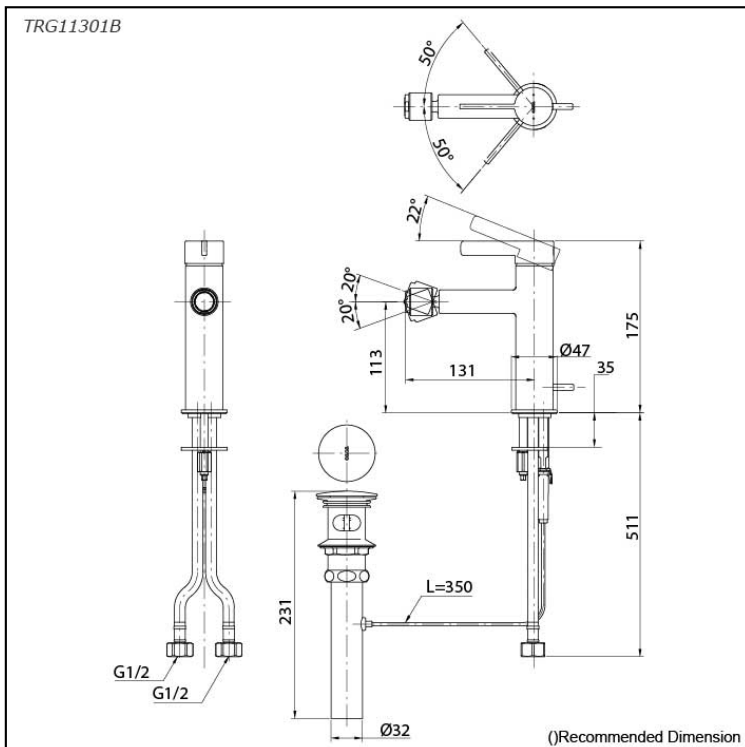

GF Series
Bidet Faucet
(w/ Pop-up Waste)

Features

- Refined cylinder with fine finished inspire a high-end luxury feel
- Delicate workmanship develop a hairline and polished finish that generates a rich contrast in textures that provide delightful feel to the touch
- Easy Installation and Usage

Specifications

Finish: Chrome
Material: Brass
Water Pressure: 0.05MPa~1.0MPa

Parts description

- **TRG11301B**
Bidet Faucet
(w/ Pop-up Waste)

Flow Rate

TRG11301B