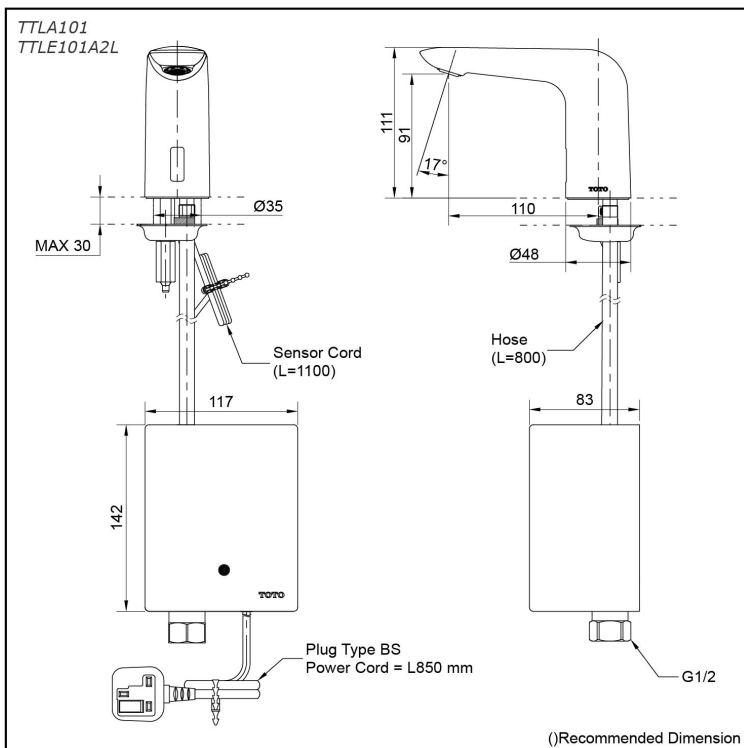

Auto Faucet
Deck Mounted
(Cold Water Only)

TTLA101 TTLE101A2L (DISCONTINUED)

Features

- Automatic sensor saves water, ensuring the tap is never left running
- Hands-free usage increases hygiene
- Tempered glass sensor window - protection against vandalism

Specifications

Flow Rate: 2.5L/min
Water Pressure: 0.05MPa ~ 0.75MPa
Finish: Nickel Chrome

Parts description

- **TTLA101**
Auto Faucet (Spout Only)
- **TTLE101A2L**
AC 220V Operated Controller
(Cold Water Only)

Flow Rate

TTLA101
TTLE101A2L