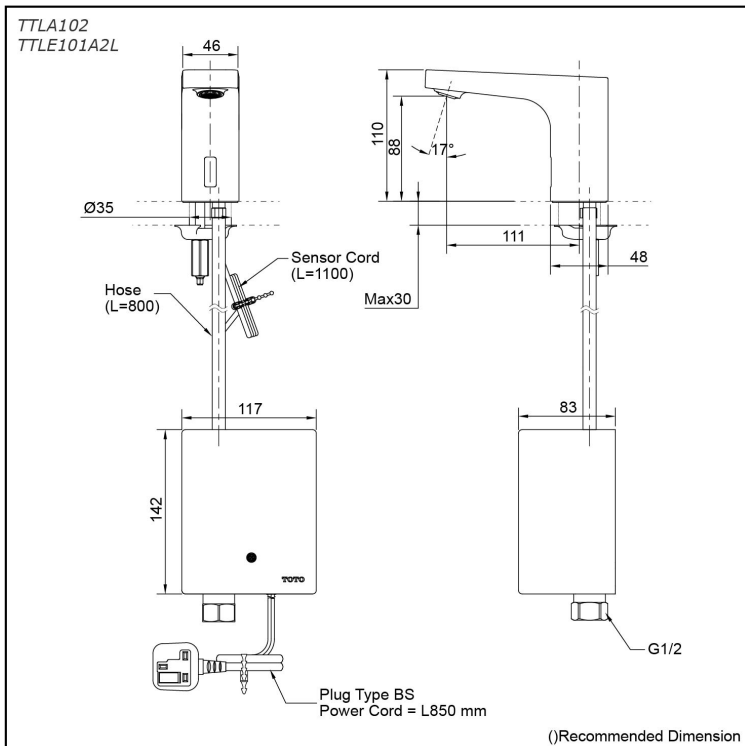

Auto Faucet
Deck Mounted
(Cold Water Only)

TTLA102 TTLE101A2L (DISCONTINUED)

Features

- Automatic sensor saves water, ensuring the tap is never left running
- Hands-free usage increases hygiene
- Tempered glass sensor window - protection against vandalism

Specifications

Flow Rate: 2.5L/min
Water Pressure: 0.05MPa ~ 0.75MPa
Finish: Nickel Chrome

Parts description

- **TTLA102**
Auto Faucet (Spout Only)
- **TTLE101A2L**
AC 220V Operated Controller
(Cold Water Only)

Flow Rate

TTLA102
TTLE101A2L