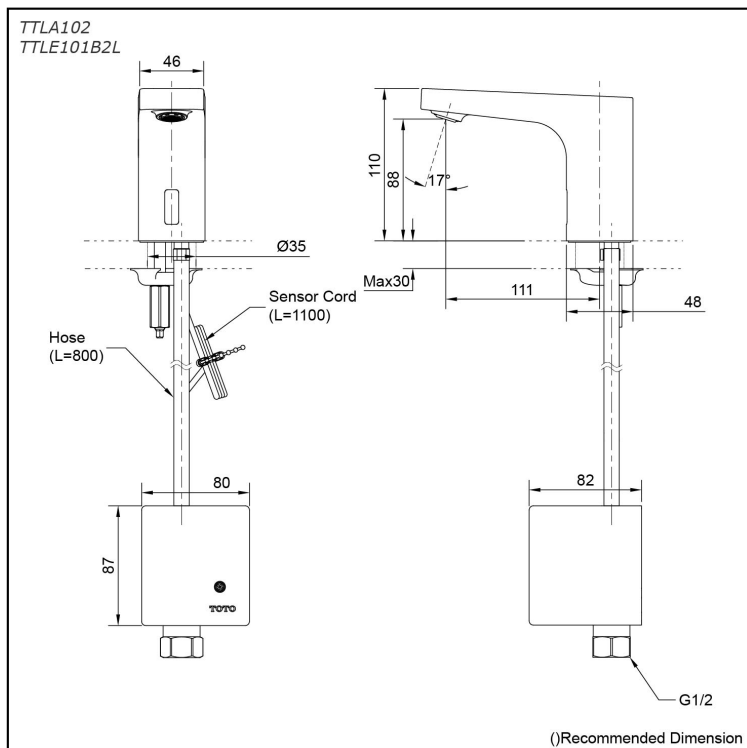

Auto Faucet
Deck Mounted
(Cold Water Only)

TTLA102 TTLE101B2L (DISCONTINUED)

Features

- Automatic sensor saves water, ensuring the tap is never left running
- Hands-free usage increases hygiene
- Tempered glass sensor window - protection against vandalism

Specifications

Flow Rate: 2.5L/min
Water Pressure: 0.05MPa ~ 0.75MPa
Finish: Nickel Chrome

Parts description

- **TTLA102**
Auto Faucet (Spout Only)
- **TTLE101B2L**
Battery Operated Controller
(Cold water only)

Flow Rate

TTLA102
TTLE101B2L