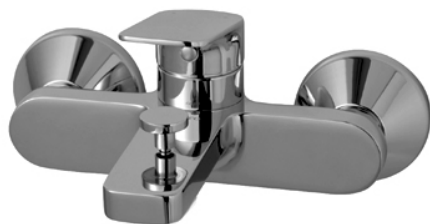

REI-S
Exposed Single Lever Bath &
Shower Mixer

Features

- Stylish design with organic shape exclusively for REI- Round series
- Durable finishes

Specifications

Water Pressure: 0.05MPa~0.75MPa

Finish: Nickel Chrome

Material: Brass

Parts description

- **TTMR302**
Exposed Single Lever Bath & Shower Mixer

Optional Parts

- TTSR106EMF
Hand Shower
- TTSR701
Sliding Rail