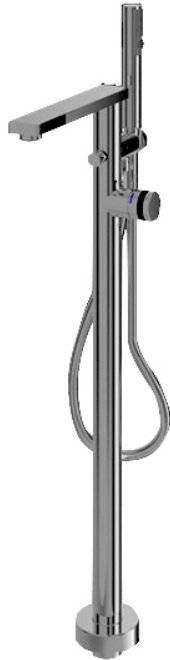

MONO
Floor Standing Bath &
Shower Set

Features

- Contemporary styling
- Durable finishes
- Brass valve bodies

Specifications

Finish: Nickel Chrome
Water Pressure: 0.05MPa~0.75MPa

Parts description

- **TX494SM**
Floor Standing Bath & Shower Set